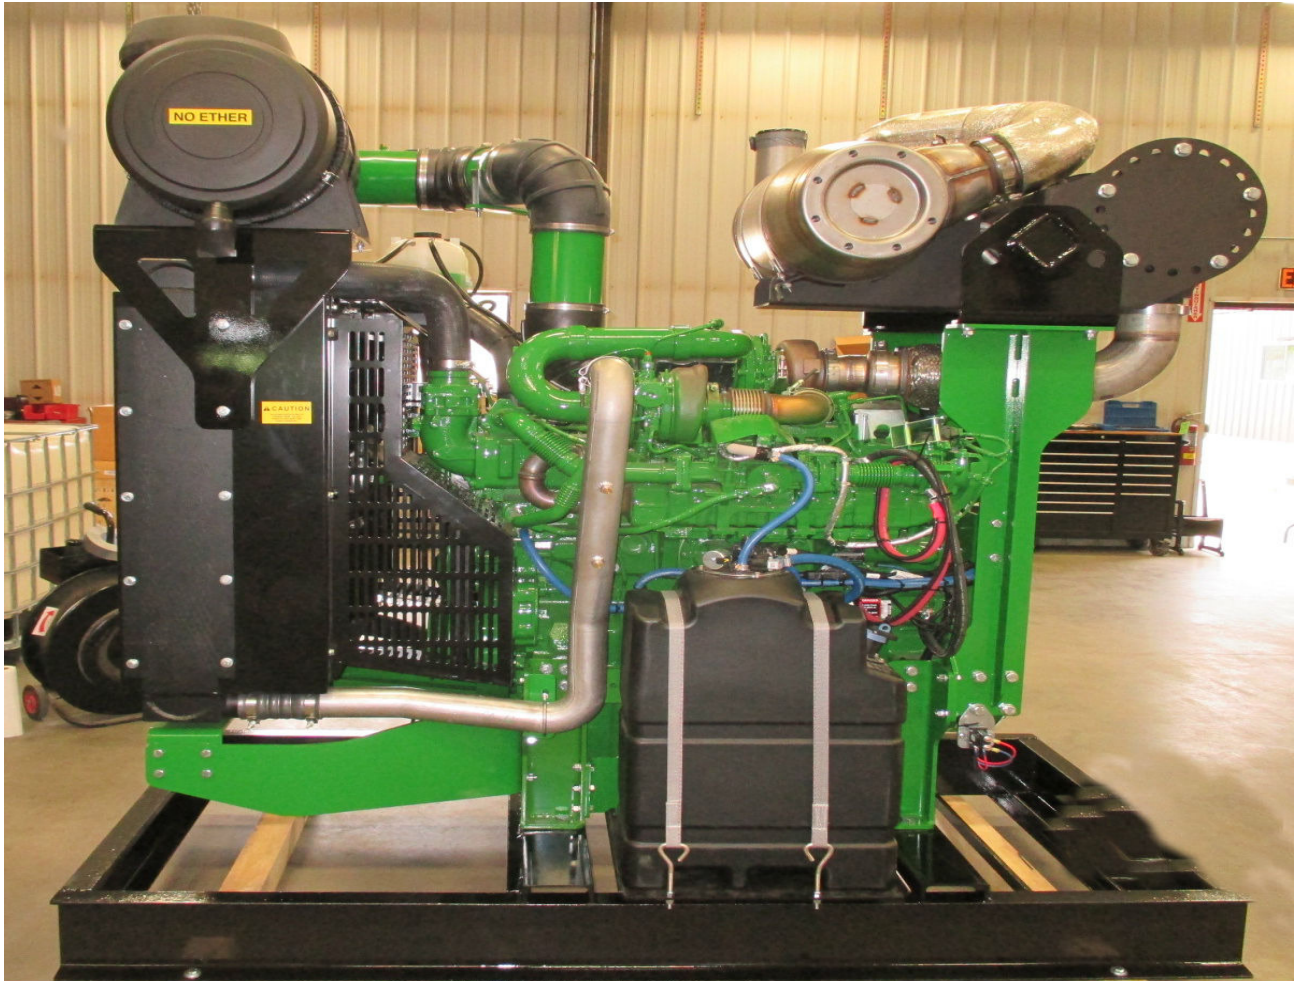

47063 - 104th Street • Sioux Falls, SD 57108

Phone: 605-368-5301 • FAX: 605-368-5404 • 800-688-4556

John Deere **6090 Final Tier 4** skid mounted power unit.

Units include: Engine, radiator, core guard, electric start complete with cables, fuel lift pump, 15' fuel lines, standard duty air cleaner, exhaust pipe, mounting feet, throttle control and engine control panel.

Optional Equipment:

- **Cornell and Berkeley engine and frame mount pumps**
- **Twin Disc clutch**
- **Pump mounting with safety shields**
- **EP-4 engine control panel**
- **Discharge priming valve**
- **Pressure gauge/safety shutdown**
- **Trailer and fuel tank options**